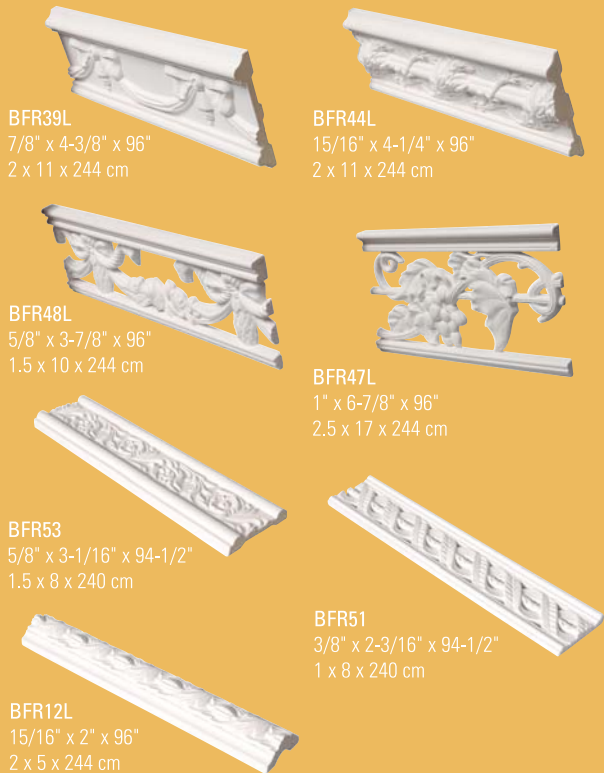

Chair Rails

Add a touch of elegance to your walls and ceilings

Polyurethane
Mouldings &
Medallions

Polyurethane
Mouldings &
Medallions

www.boulanger.qc.ca

235, rue St-Louis
Warwick QC J0A 1M0
CANADA

Tel.: 1 800 567-5813
Fax: 1 800 363-5168
e-mail: infodesign@boulanger.qc.ca

Vast Selection • Easy Installation

www.boulanger.qc.ca