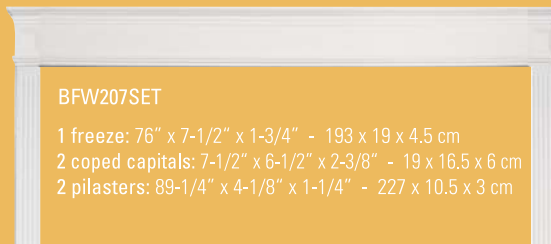

5-Piece Door Kit

BFW207SET

1 freeze: 76" x 7-1/2" x 1-3/4" - 193 x 19 x 4.5 cm
2 coped capitals: 7-1/2" x 6-1/2" x 2-3/8" - 19 x 16.5 x 6 cm
2 pilasters: 89-1/4" x 4-1/8" x 1-1/4" - 227 x 10.5 x 3 cm